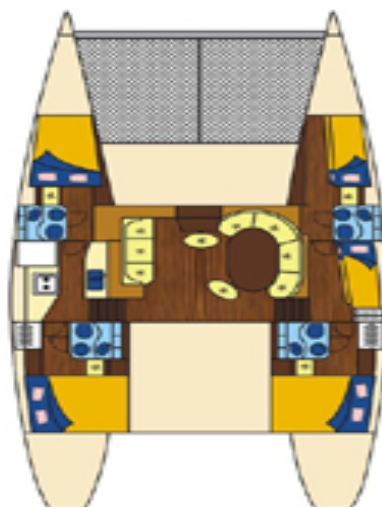

Inventory List / Med Yacht cat 44 feet

Bimini Top, Spray Hood, Dingy with Outboard, Autopilot, GPS - Plotter, Echo sounder, Wind meter, EPIRB, Electric Windlass, Gas Bottles, Hot water, 12 Volts, 220 Volts, Radio CD, Cockpit Speakers, VHF, Cockpit Shower